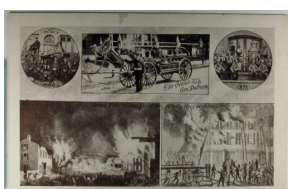

1586. Firefighting, Printed Photo DB m edge thin F-VF ..$15.00