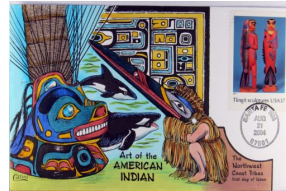

769. Nez Perce Pow Wow, "Lewiston-Clarkston Fair", Tinted Photogravure DB m cor wear VF .. \$15.00

770. Costumed Dancers, Wrangell, Alaska, Photogravure UB VF .. \$15.00

771. Hunting Buffalo, German Pub., Ser. #2 DB m cor wear F-VF .. \$15.00

772. Indian Ser. w/ Goodluck Symbol, Majestic Pub. Co., cpr. 1911 DB VF .. \$10.00

773. Large Letter Linen, "Indian Country", Curt Teich Pub. L VF .. \$15.00

774. Hand-Painted First Day Cover by Collins, "The Northwest Coast Tribes", 2004 VF .. \$15.00