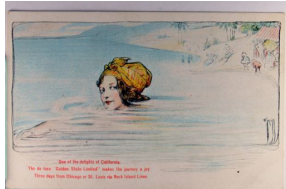

1307. Adv. Rock Island Railroad, Art by Rose O'Neill, Color, Very Rare Ser.! DB cor cr Near VF .. \$100.00

1308. Adv. Rock Island Railroad w/ Miniature Train WB VF .. \$15.00

1309. Adv. Chicago & North Western Railway, The Los Angeles Limited, Sleeping Car Interior UB Near VF .. \$15.00