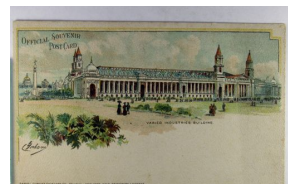

405. 1904 St. Louis Expo., Cupples Pebbled Paper ser., Art. Sig. Graham, Varied Industries Building UB Near VF .. $20.00

High/Starting bids will now be available on our website or call (231) 882-9173.