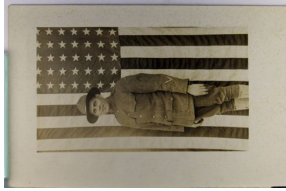

739. U.S. Military, Real Photo w/ Cyko P.C. back, Soldier w/ American Flag m cor wear Near VF .. $15.00