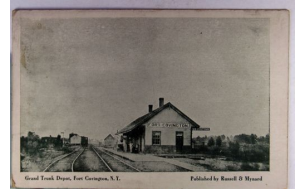

1335. Depot, Fort Covington, New York, Printed Photo, Used 1910 DB cor wear & m sts F-VF .. $15.00