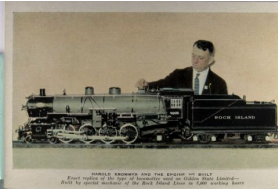

1307. Adv. Rock Island Railroad, Art by Rose O'Neill, Color, Very Rare Ser.! DB cor cr Near VF .. \$100.00

1308. Adv. Rock Island Railroad w/ Miniature Train WB VF .. \$15.00

1309. Adv. Chicago & North Western Railway, The Los Angeles Limited, Sleeping Car Interior UB Near VF .. \$15.00