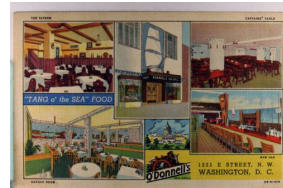

80. Adv. Tony's Tavern, Merrill, Wisconsin, Real Photo w/ DOPS P. C. back m edge cr & wear Near VF .. \$45.00

81. Adv. Ringside Lounge, Denver, Colorado w/ Joe "Awful" Coffee, Curt Teich pub. L VF .. \$15.00

82. Adv. Famous Chef Restaurant, Denver, Colorado L VF .. \$15.00

83. Linen Adv. Washington Coffee Shop, Bedford, Pennsylvania, Nice Interior VF .. \$15.00

84. Adv. O'Donnell's Sea Food Restaurant, Washington D.C., Curt Teich Pub., Used Same 1943 L m cor cr Near VF .. \$10.00