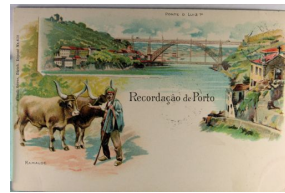

1536. Panama, Dredging the Panama Canal, Real Photo w/ AZO P.C. Back m cor wear & m wof F-VF .. \$15.00

1537. Panama, Sunken Dredge, Real Photo w/AZO P.C. back & trimmed .. \$20.00

1538. (11) Eleven Card Booklet, Panama Canal, "Culebra Cut" DB VF .. \$70.00