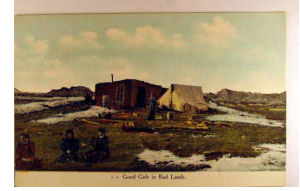

1620. Western Related, "Good Girls In Bad Lands", color, pub. Rapid City, S.D. DB F .. $15.00