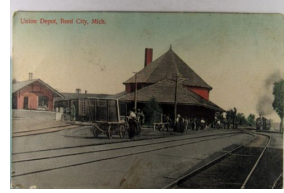

1334. Depot, Reed City, Michigan, Tinted Photogravure DB cor cr & m st F-VF .. $15.00