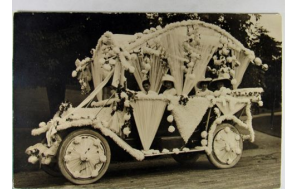

1184. Decorated Auto, Real Photo, Tacoma, Washington Near VF .. $25.00