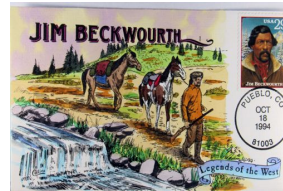

1624. Hand-Painted First Day Cover by Collins, Legends of the West, "Jim Beckworth", 1994 VF .. $20.00