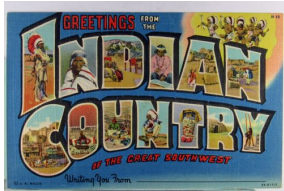

769. Nez Perce Pow Wow, "Lewiston-Clarkston Fair", Tinted Photogravure DB m cor wear VF .. \$15.00

770. Costumed Dancers, Wrangell, Alaska, Photogravure UB VF .. \$15.00

771. Hunting Buffalo, German Pub., Ser. #2 DB m cor wear F-VF .. \$15.00

772. Indian Ser. w/ Goodluck Symbol, Majestic Pub. Co., cpr. 1911 DB VF .. \$10.00

773. Large Letter Linen, "Indian Country", Curt Teich Pub. L VF .. \$15.00

774. Hand-Painted First Day Cover by Collins, "The Northwest Coast Tribes", 2004 VF .. \$15.00