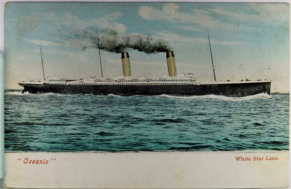

1279. Adv. Red Star Line, Art Card, Dated 1926 VF .. \$30.00

1280. Adv. White Star Line, "RMS Majestic" DB VF .. \$20.00

1281. Adv. White Star Line, "Oceanic" DB m cor wear Near F-VF .. \$15.00

1282. German Shipping, "Kronprinzessin Cecilie", Used DB m cor wear F-VF .. \$15.00