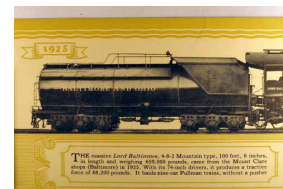

1315. 1927 Baltimore & Ohio Railroad Centenary pageant, Double Card Opens to the Lord Baltimore Locomotive m cor cr F .. $30.00