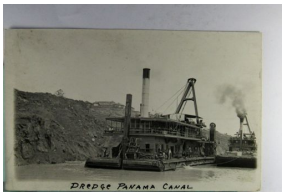

1536. Panama, Dredging the Panama Canal, Real Photo w/ AZO P.C. Back m cor wear & m wof F-VF .. \$15.00

1537. Panama, Sunken Dredge, Real Photo w/AZO P.C. back & trimmed .. \$20.00

1538. (11) Eleven Card Booklet, Panama Canal, "Culebra Cut" DB VF .. \$70.00