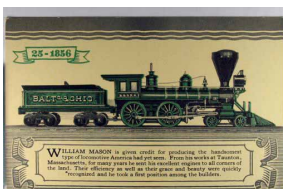

1316. 1927 Baltimore & Ohio Railroad Centenary Pageant ser., 1856 William Mason Locomotive F-VF .. $15.00