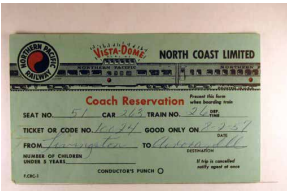

1647. Ticket for The Northern Pacific Railway, North Coast Limited m cr F-VF .. $15.00