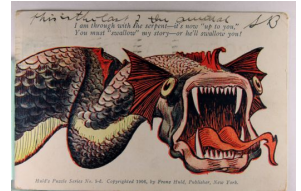

775. (4) Four Card Installment Set, cpr. Franz Huld, Ser. #5-d, Dragon, All used 1906 UB pwof & wear Gen F .. $100.00