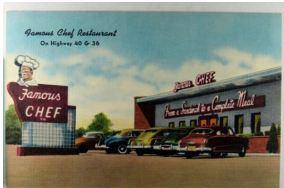

80. Adv. Tony's Tavern, Merrill, Wisconsin, Real Photo w/ DOPS P. C. back m edge cr & wear Near VF .. \$45.00

81. Adv. Ringside Lounge, Denver, Colorado w/ Joe "Awful" Coffee, Curt Teich pub. L VF .. \$15.00