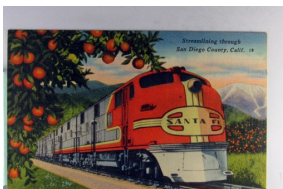

1311. Adv. Santa Fe Streamliner, San Diego County, California L VF .. $15.00