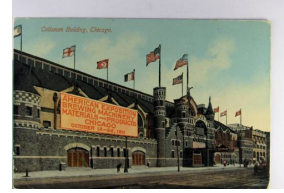

415. 1911 American Expo., Brewing Machinery Materials & Products, Chicago, Illinois, Printed Tinted Photo DB m cor cr & m cor wear F-VF .. $20.00