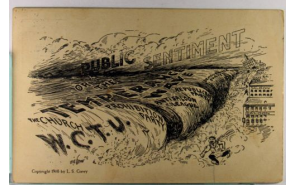

974. U.S. Pub., W.C.T.U. Related, cpr. 1908 L.S. Corey, Used DB cor wear & cr Near F-VF .. $20.00