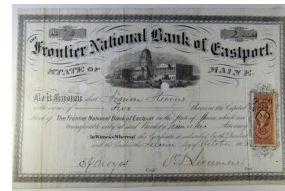

1179. 1865 Stock Certificate, The Frontier National Bank of Eastport, Maine, w/ Revenue Stamp folded .. $25.00